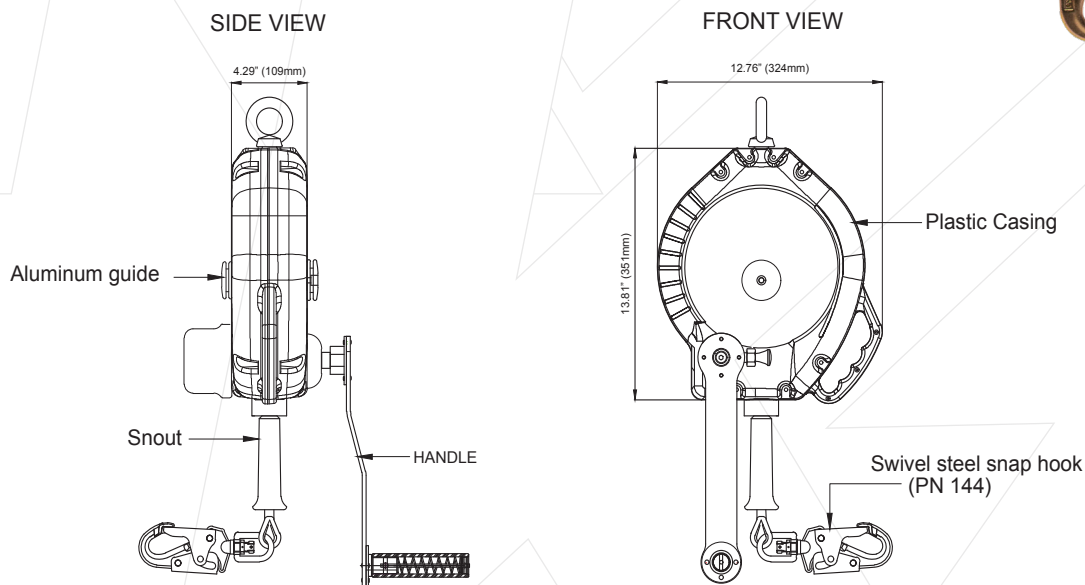

KStrong® BRUTE™ 100' Wire Cable 3-Way Rescue Retrieval SRL-R (ANSI)

Model: UFS310100R

KStrong® BRUTE™ 100' Wire Cable 3-Way Rescue Retrieval SRL-R with swivel eye at anchorage end, other end with load indicator swivel locking snap hook. Includes one (1) installation carabiner and one (1) tagline (ANSI).

BRUTE™

SRL SERIES

DESIGN

- Retrieval fall arrester block in polymer casing coupled with hoisting winch to enable easy retrieval of victim.
- The locking pin on the side of the casing at the base of the handle allows this dual system to work in independent fall arrest & winch modes.

LENGTH

100 ft.

PHYSICAL PARAMETERS

- Robust & durable plastic casing.
- Has swivel anchorage eye at anchorage end.
- Swivel steel snap hook with Load Indicator at attachment end.
- Galvanized steel wire rope (option of having S.S. wire rope available)

CABLE

Material: Galvanized steel wire rope Ø3/16 Inches

MINIMUM BREAKING STRENGTH

3400 lbs. (1542 kg)

WEIGHT

29.95 lbs. ± 0.02 lbs. (13585 gm ± 10 gm)

RELEVANT STANDARDS

Meets or Exceeds ANSI Z359.14-2014 SRLR & OSHA COMPLIANT.